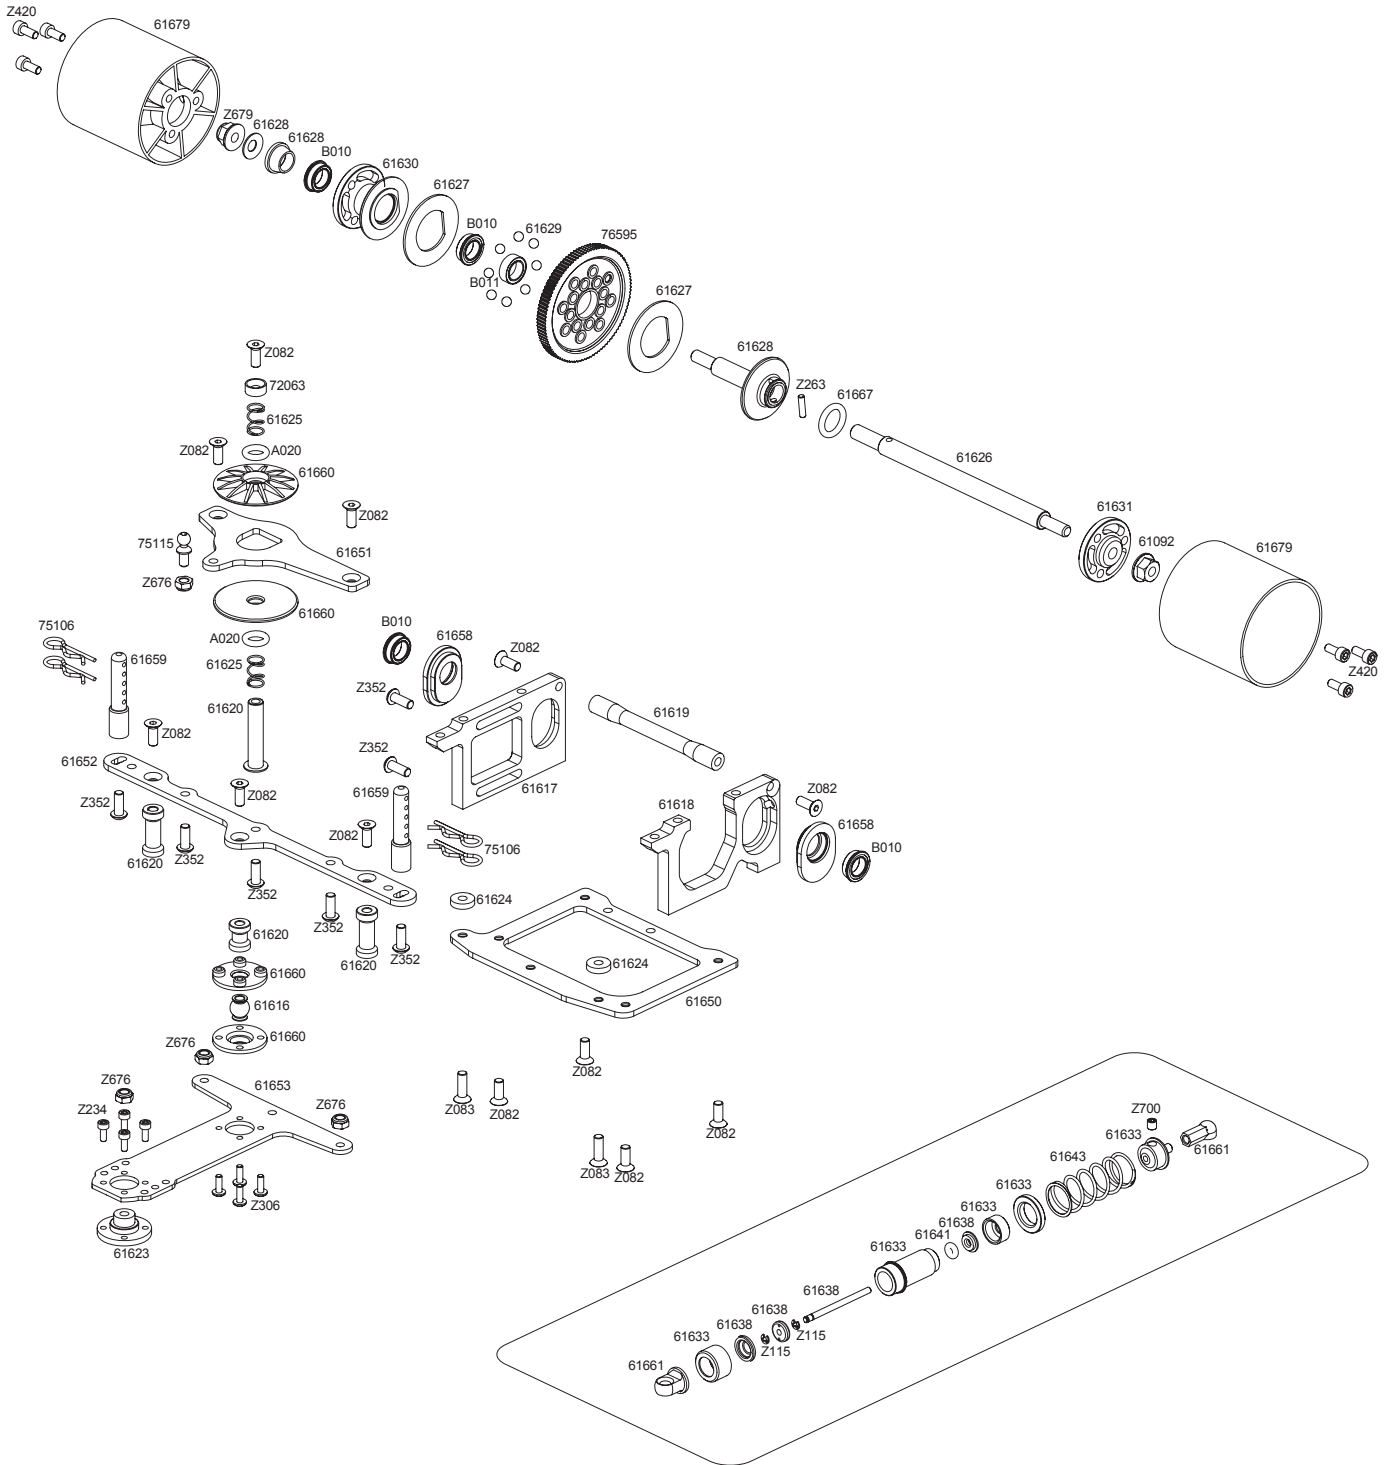

5 Exploded View Vue éclatée Explosionsansicht 展開図

6 Parts List *Liste de pièces* Ersatzteilleiste *パーツリスト*

Parts List

Parts #	Qty	Description
61092	4	WHEEL NUT M4 SERRATED (PURPLE)
61330	1	FRONT SUSPENSION SET FOR CYCLONE 12
61610	4	FRONT SUSPENSION BALL (PTFE)
61611	2	TURN BUCKLE SHAFT (3x16mm)
61612	2	FRONT WHEEL SHAFT (PTFE/OFFSET 2mm)
61613	2	KING PIN 3.14x30mm (1/8 inches)
61614	2	UPPER ARM SHAFT 2x31mm
61615	2	FRONT SPRING 3.6x5.7x0.5mm 5Coils (BLACK)
61616	2	REAR PIVOT BALL (PTFE)
61617	1	MOTOR BULKHEAD (BLACK)
61618	1	REAR BULKHEAD (LEFT/BLACK)
61619	1	BULKHEAD TOWER BAR (BLACK)
61620	1	ALUMINUM POST SET
61623	1	T-BAR FRONT MOUNT (BLACK)
61624	1	T-BAR SPACER 3x8x2mm (BLACK)
61625	1	FRICTION DUMPER SPRING 5.2x9.3x0.5mm (BLACK)
61626	1	REAR AXLE SHAFT
61627	2	DIFF RING
61628	1	REAR AXLE R (DIFF)
61629	8	DIFF BALL 1/8" (Tangsten Carbide)
61630	1	WHEEL HUB R (BLACK)
61631	1	WHEEL HUB L (BLACK)
61633	1	LOW FRICTION SHOCK BODY/END SET (BLACK)
61638	1	SHOCK SHAFT/PRECISION PISTON SET
61641	5	O-RING P-2 (CLEAR)
61643	1	SHOCK SPRING 6.5Coils(BLACK)
61644	1	SERVO SAVER SET (BODY/HONE)
61647	2	TURNBUCKLE M3x40mm (TITANIUM/PURPLE)
61648	1	ANTENNA ROD (FRP)
61649	1	MAIN CHASSIS T1 (2.0mm)
61650	1	REAR POD PLATE (2.0mm)
61651	1	FRICTION DUMPER PLATE (2.0mm)
61652	1	REAR CHASSIS BRACE (2.0mm)
61653	1	T-BAR (1.6mm)
61654	2	UPPER ARM
61655	2	UPPER ARM MOUNT
61656	2	LOWER ARM
61657	2	UPLIGHT
61658	1	RIDE HEIGHT ADJUSTER
61659	1	BODY MOUNT
61660	1	PIVOT SOCKET
61661	1	SHOCK PARTS SET
61662	1	BATTERY STOPPER
61664	1	CYCLONE 12 LOGO DECAL
61667	4	O-RING P-8 (BLACK)
61672	10	KING PIN SIM (3.2X5X0.5)
61678	6	FRONT WHEEL (DISH TYPE/WHITE)
61679	6	REAR WHEEL (DISH TYPE/WHITE)
72063	6	CONE WASHER 3.0mm/4-40 FLATHEAD (PURPLE)
75106	20	BODY CLIP (6mm/BLACK)
75115	4	BALL STUD 4.3x10.3mm (2mm SOCKET)
76595	1	SPUR GEAR 95 TOOTH (DELRLIN/64PITCH)
A020	4	O-RING P-5
B004	2	BALL BEARING 1/8x5/16 in. FLANGED
B010	2	BALL BEARING 1/4x3/8 in. FLANGED
B011	2	BALL BEARING 1/4x3/8 in.
Z082	10	FLAT HEAD SCREW M3x8mm (HEX SOCKET)
Z083	10	FLAT HEAD SCREW M3x10mm (HEX SOCKET)
Z084	10	FLAT HEAD SCREW M3x12mm (HEX SOCKET)
Z115	10	E CLIP E-1.5
Z234	20	CAP HEAD SCREW M2x5mm
Z242	12	E CLIP E2mm)
Z263	12	PIN 2x8mm
Z264	10	PIN 2x10mm
Z306	10	TRUSS HEAD SCREW M2x6mm
Z307	4	FLAT HEAD SCREW M4x10mm (HEX SOCKET/THIN TYPE)
Z352	10	BUTTON HEAD SCREW M3x8mm (HEX SOCKET)
Z420	12	CAP HEAD SCREW M2.6x6mm
Z676	4	LOCK NUT M3 THIN TYPE
Z679	5	WHEEL NUT M4 (PURPLE)
Z700	6	SET SCREW M3x3mm
Z705	6	SET SCREW M3x10mm